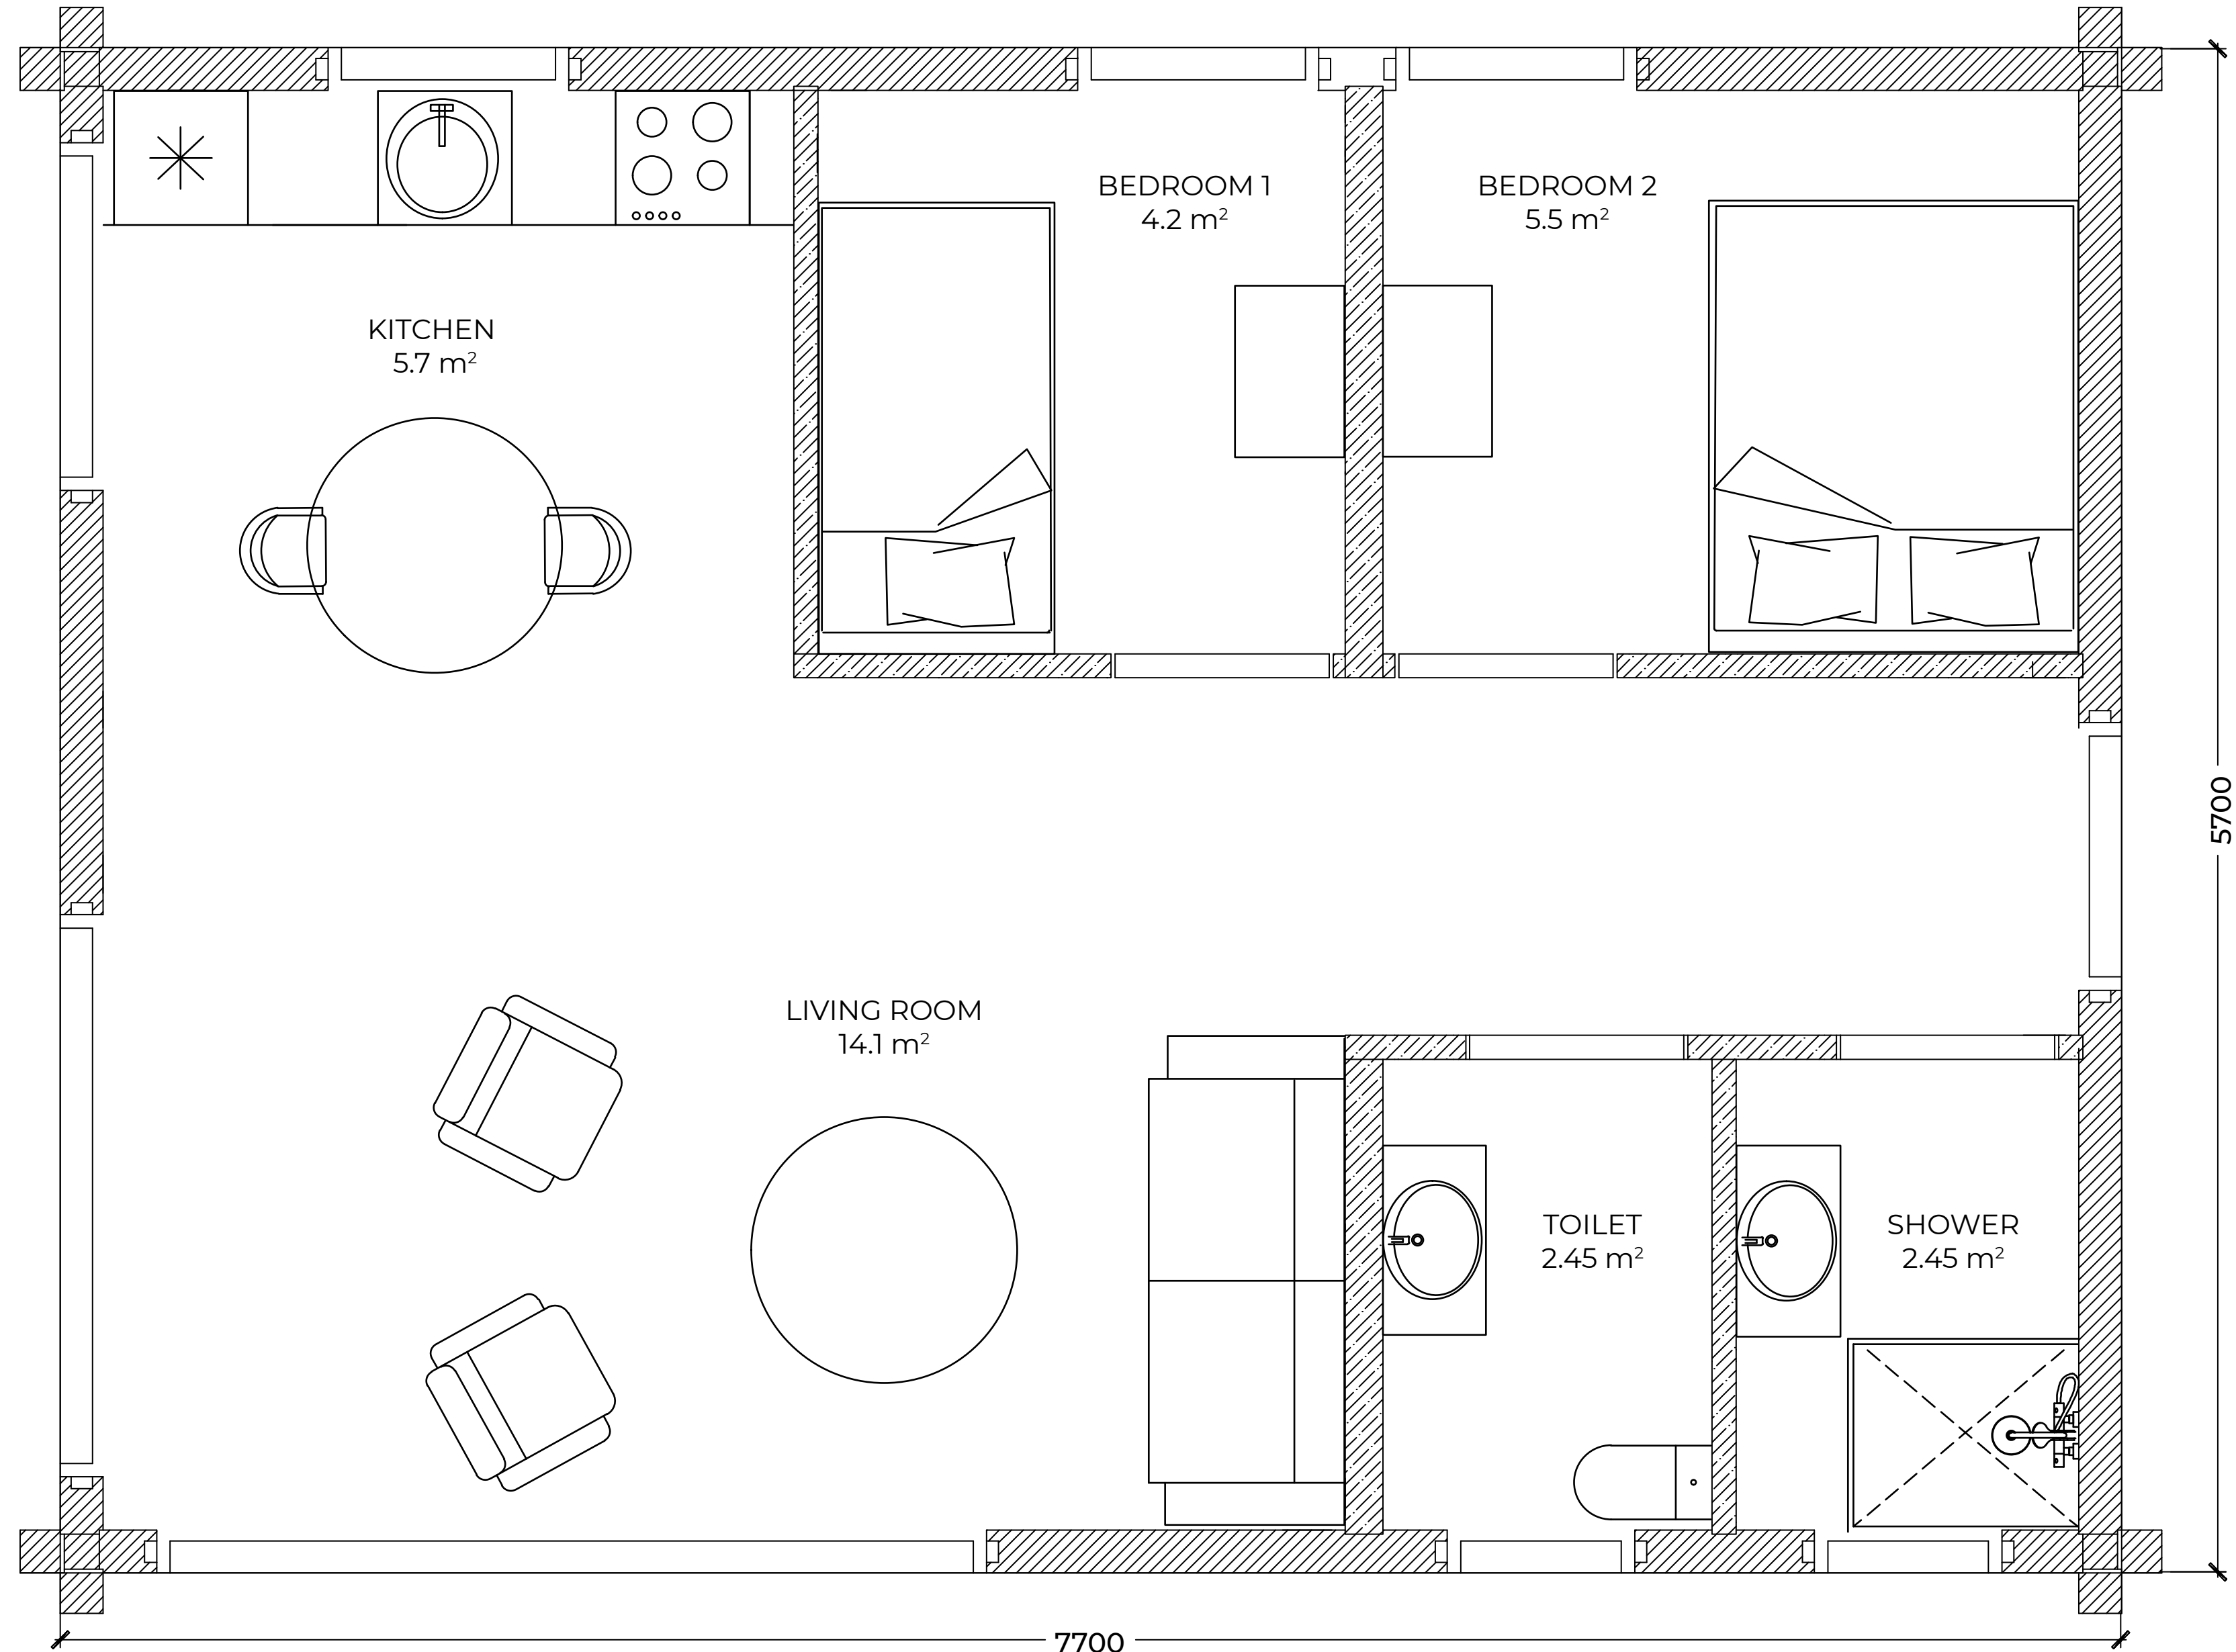

GROUND FLOOR PLAN

Room	m ²
Kitchen	5.7 m ²
Living room	14.1 m ²
Bedroom 1	4.2 m ²
Bedroom 2	5.5 m ²
Shower	2.45 m ²
Toilet	2.45 m ²